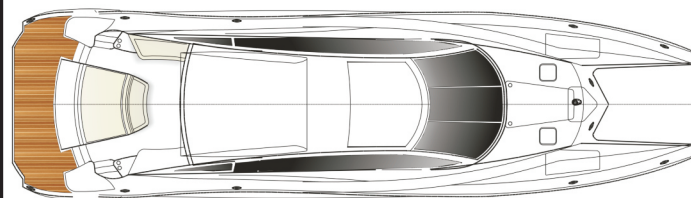

Exterior Arrangement

Quiet Thunder LLC, 7410 SW 4th St. Plantation, FL 33317

recinfo@qtyachts.com www.qtyachts.com P: 954.494.5739 F: 954.587.1773