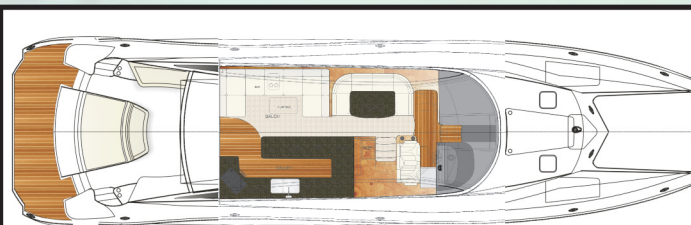

QT660

PERFORMANCE Tunnel Hull

QUIET THUNDER[®]

POWER YACHTS

High Performance Yacht Delivers 60+ kts
High Efficiency with 400+nm Range at 50 kts (130 gal/hr)

Kamewa Waterjet Surface Drives
Shallow Water Operation & Beaching
THRUST & Acceleration with slow speed maneuverability
"Sideways" Docking & Integrated Joystick Steering & Control

Twin Hull Stability
Comfort & Ride of a Catamaran
Redundant Port & Starboard Systems

Aero & Hydrodynamic Design
Fully Enclosed Rooftop Electronics in Foil
Engineered Tunnel for Lift & Ride

Engineered for Speed, Comfort, Reliability, and Efficiency
Designed for Beaching, Docking, Anchoring, Mooring, & Tender to Shore

Interior

4 stateroom layout for chartering
Each cabin with private head
Dinette w/ Salon hi-lo seat 8 for dinner
Expansive galley for gourmet cooking
Integrated entertainment center
Walk-through center windshield
Windows & sunroof bring the outside in
Hullside portlights in each stateroom
Full standing headroom & wide hallways
Queen size berths w/ optional Twins
Full Size Washer & Dryer